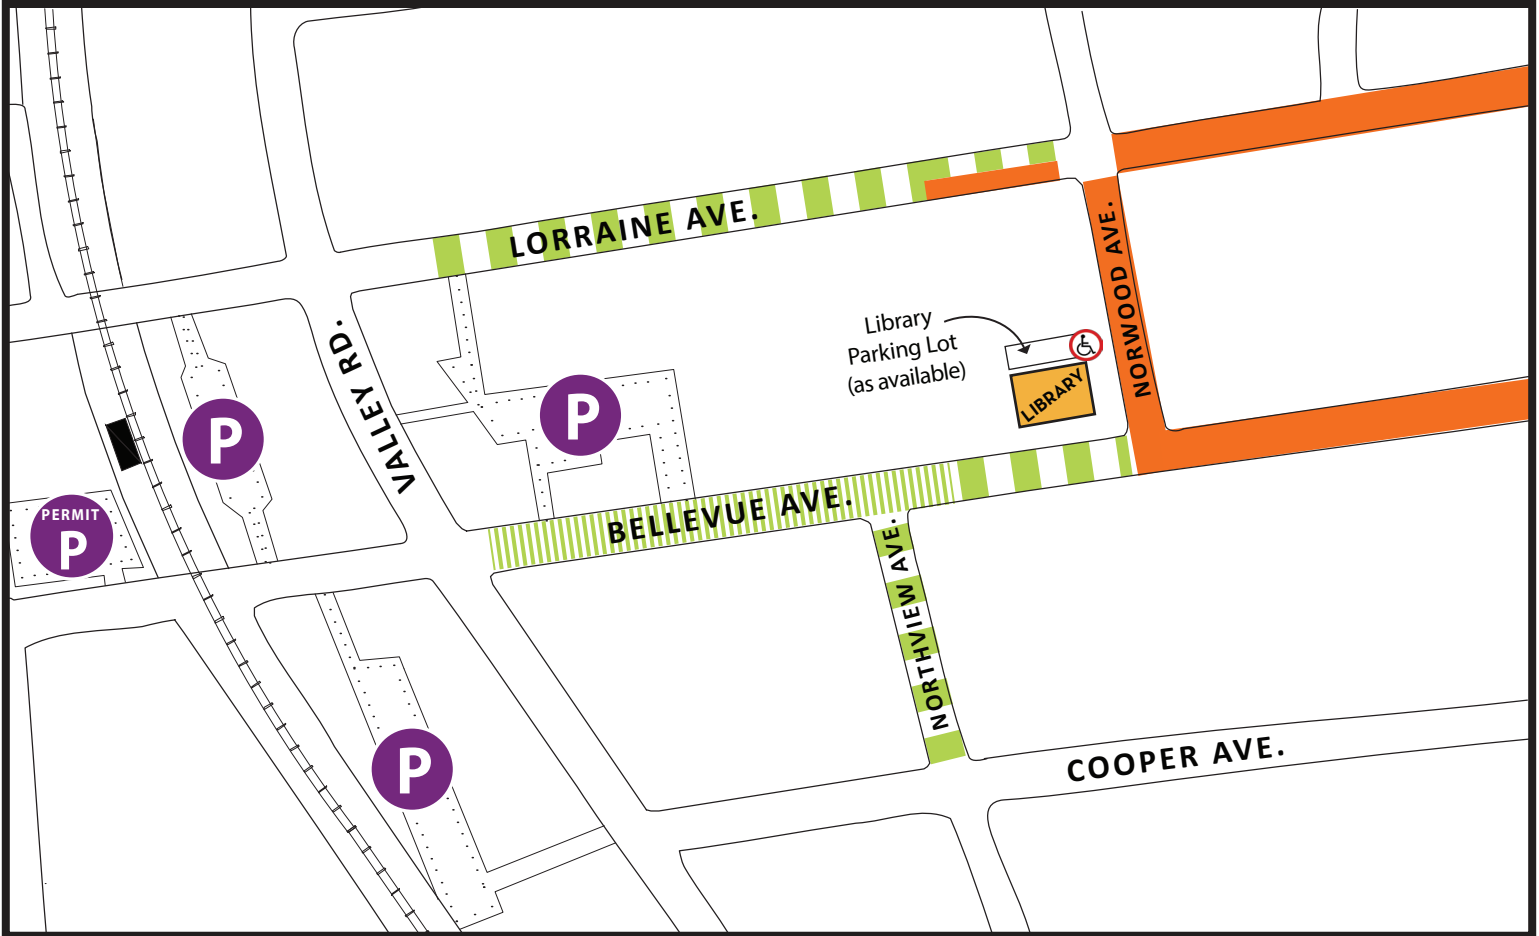

Bellevue Avenue Library Parking Map

Permit parking lot
*Free after 6pm.

Parking lot meters/pay station at \$0.50/hr.

One handicapped parking spot
available in library parking lot

On-street parking meters at \$0.75/hr.

2-hour parking from 8am to 6pm

No parking Mon-Fri from 8am to 6pm

*Parking meters are enforced Monday through Saturday from 8am to 7pm.
For more information, contact the Township of Montclair Parking Utility at 973-509-4997.*